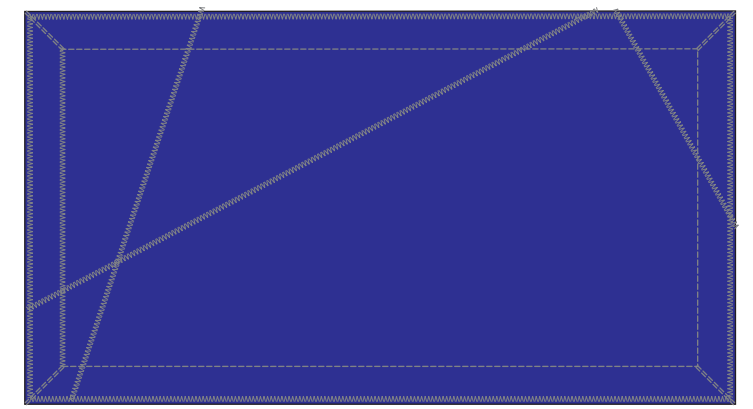

Bank / Tisch

Small 34 x 34 x 68 cm
Medium 42 x 42 x 84 cm
Large 50 x 50 x 100 cm

Badge:

fabric: black
print: white

bottom Bank