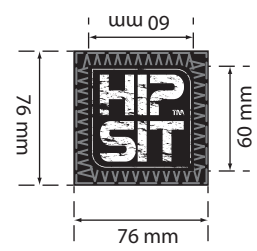

Bank / Tisch

Small 34 x 34 x 68 cm
Medium 42 x 42 x 84 cm
Large 50 x 50 x 100 cm

Badge:

fabric: black
print: white

bottom Bank