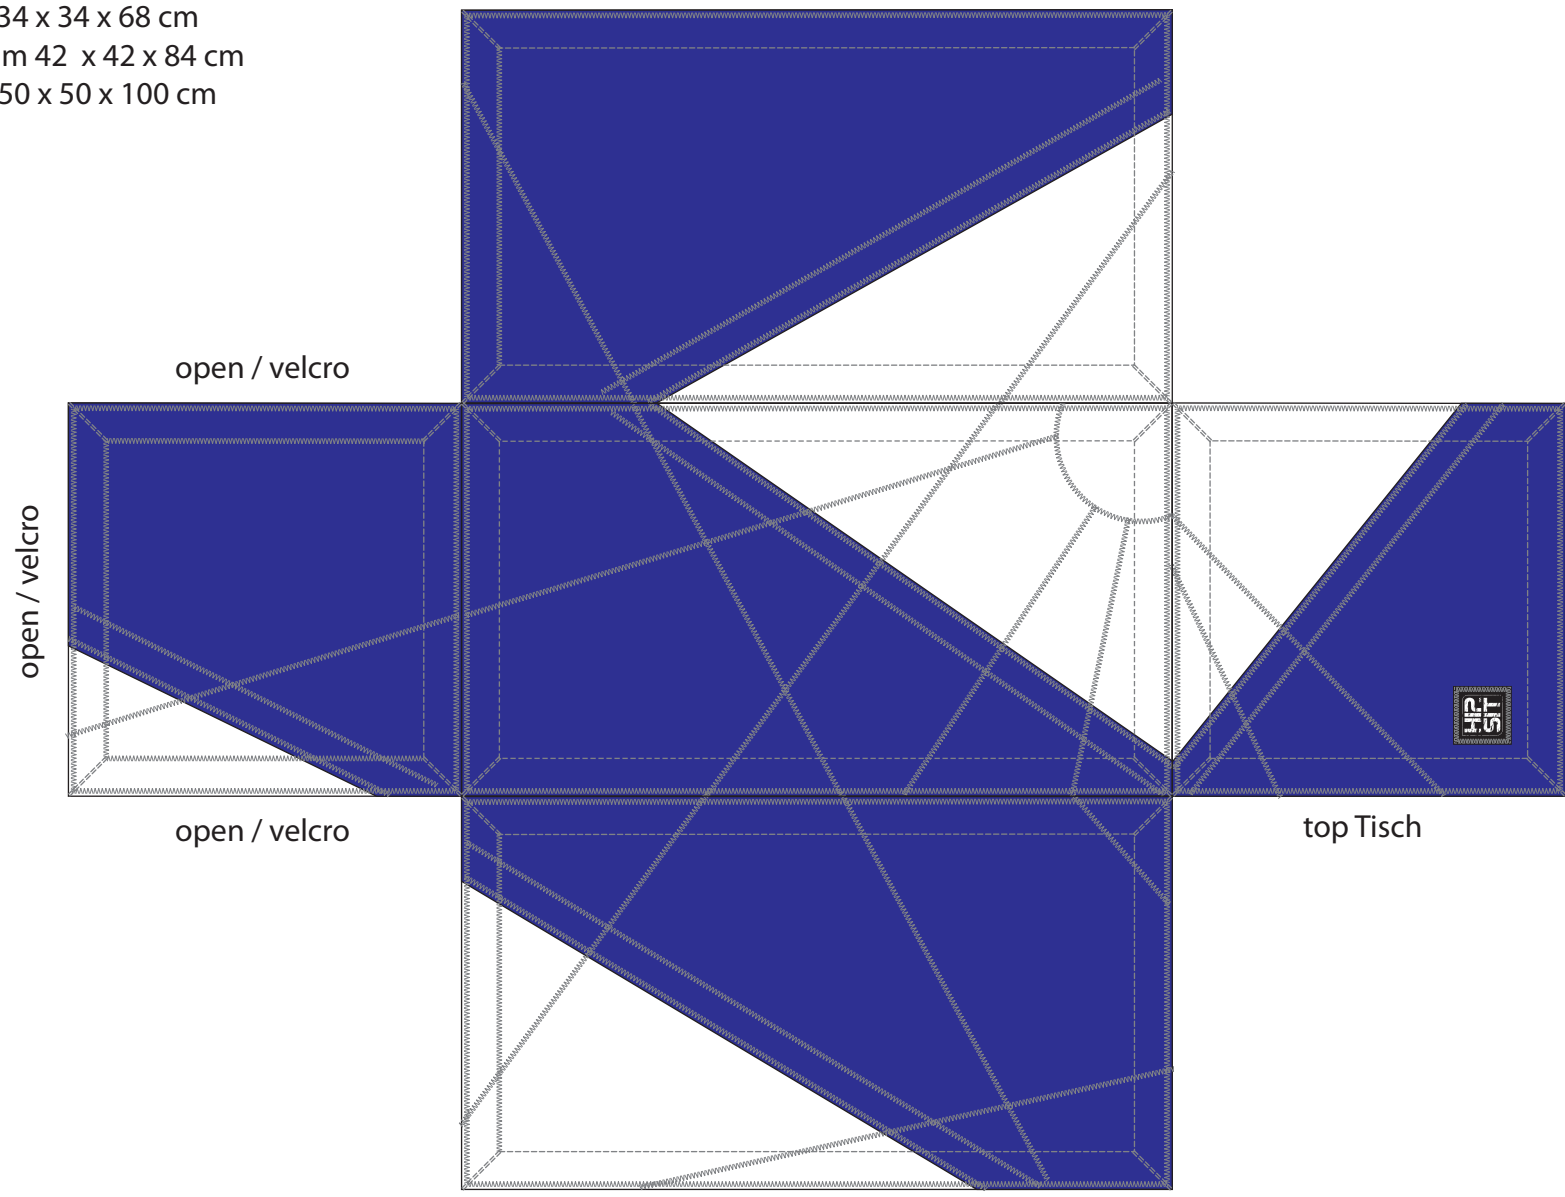

Bank / Tisch

Small 34 x 34 x 68 cm
Medium 42 x 42 x 84 cm
Large 50 x 50 x 100 cm

Badge:

fabric: black
print: white

bottom Bank